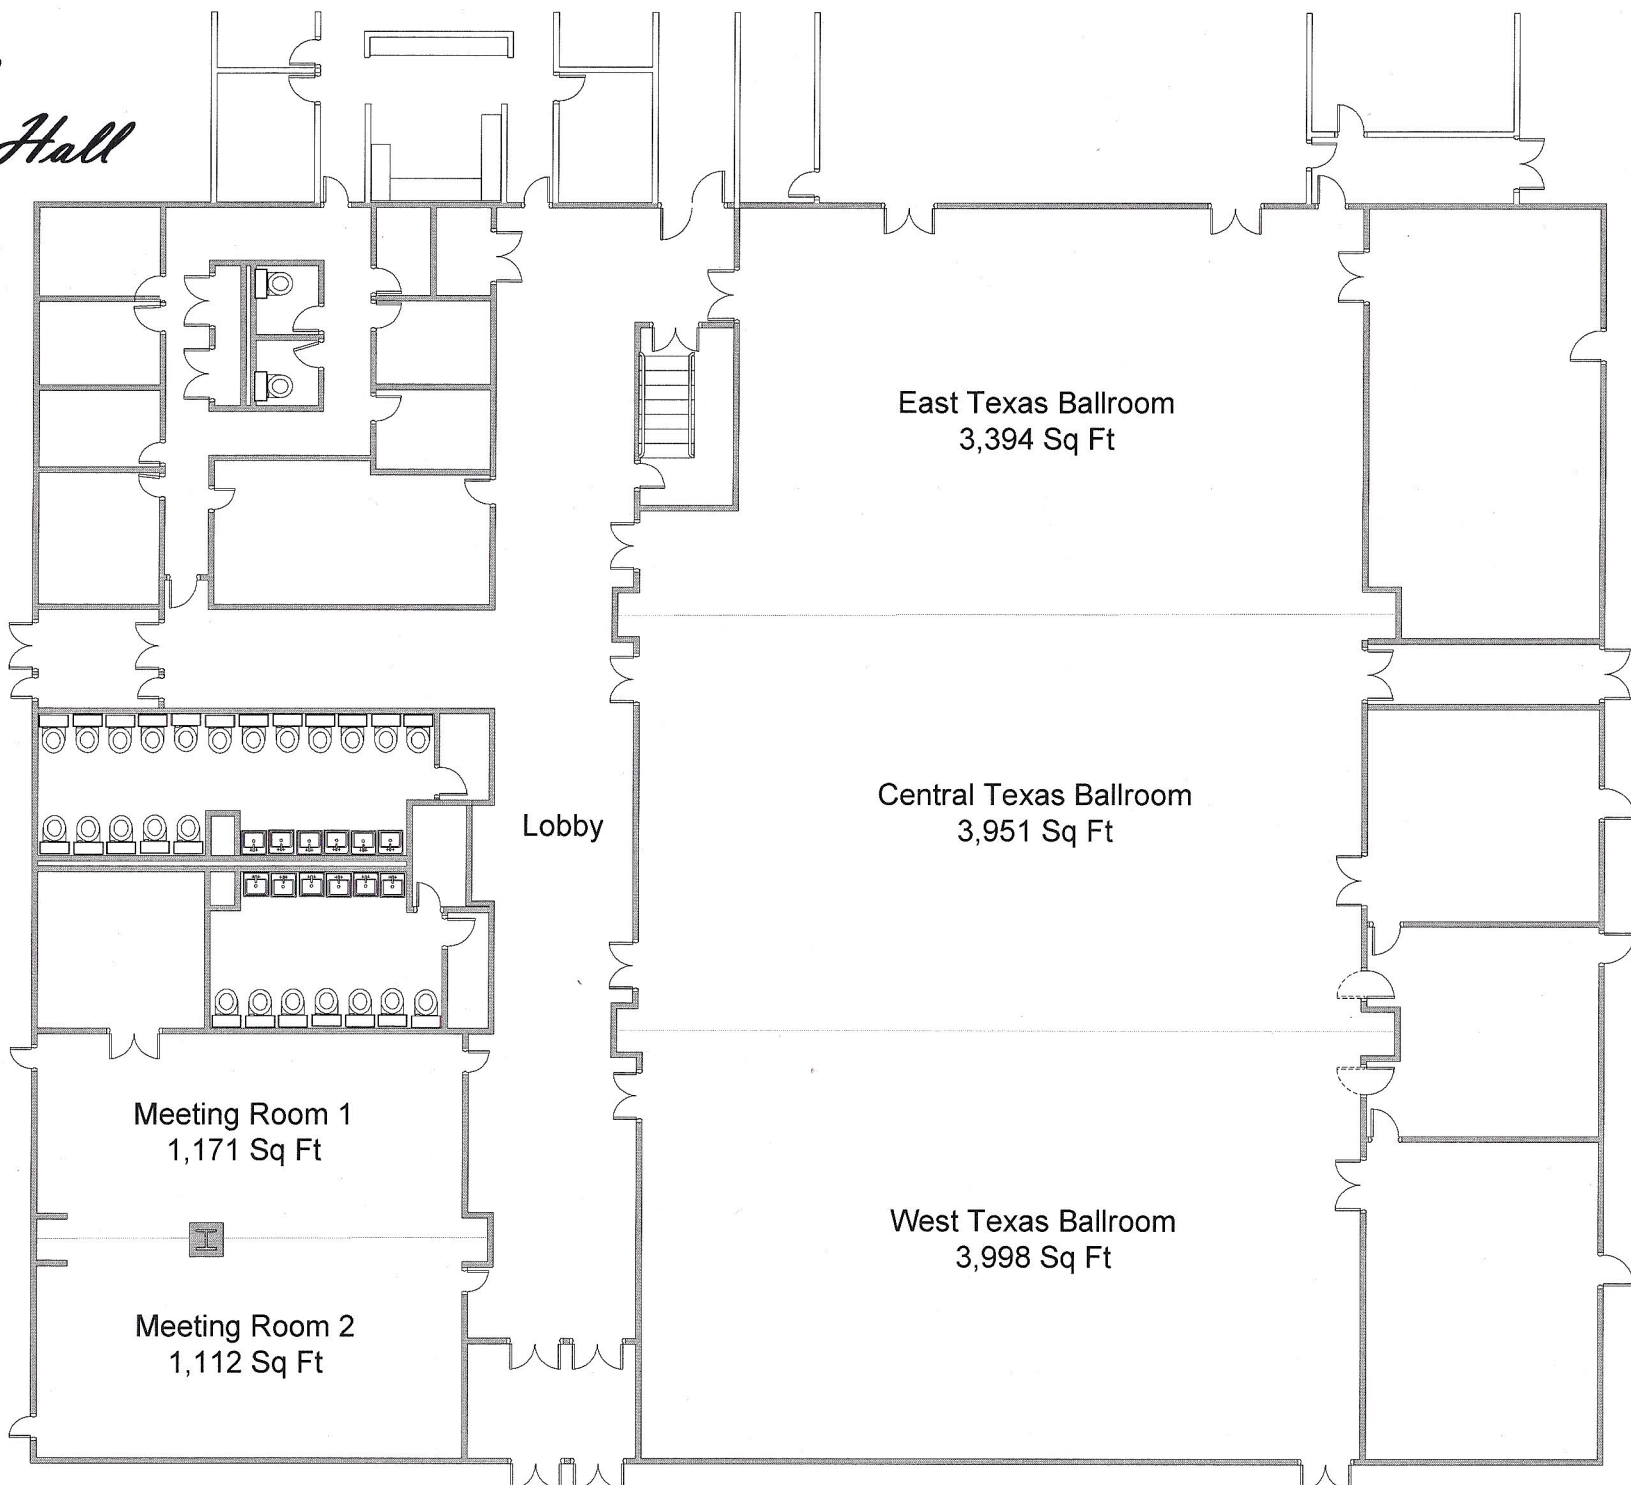

*Expo
Banquet Hall*

Entrance

East Texas Ballroom
3,394 Sq Ft

Central Texas Ballroom
3,951 Sq Ft

West Texas Ballroom
3,998 Sq Ft

Lobby

Meeting Room 1
1,171 Sq Ft

Meeting Room 2
1,112 Sq Ft